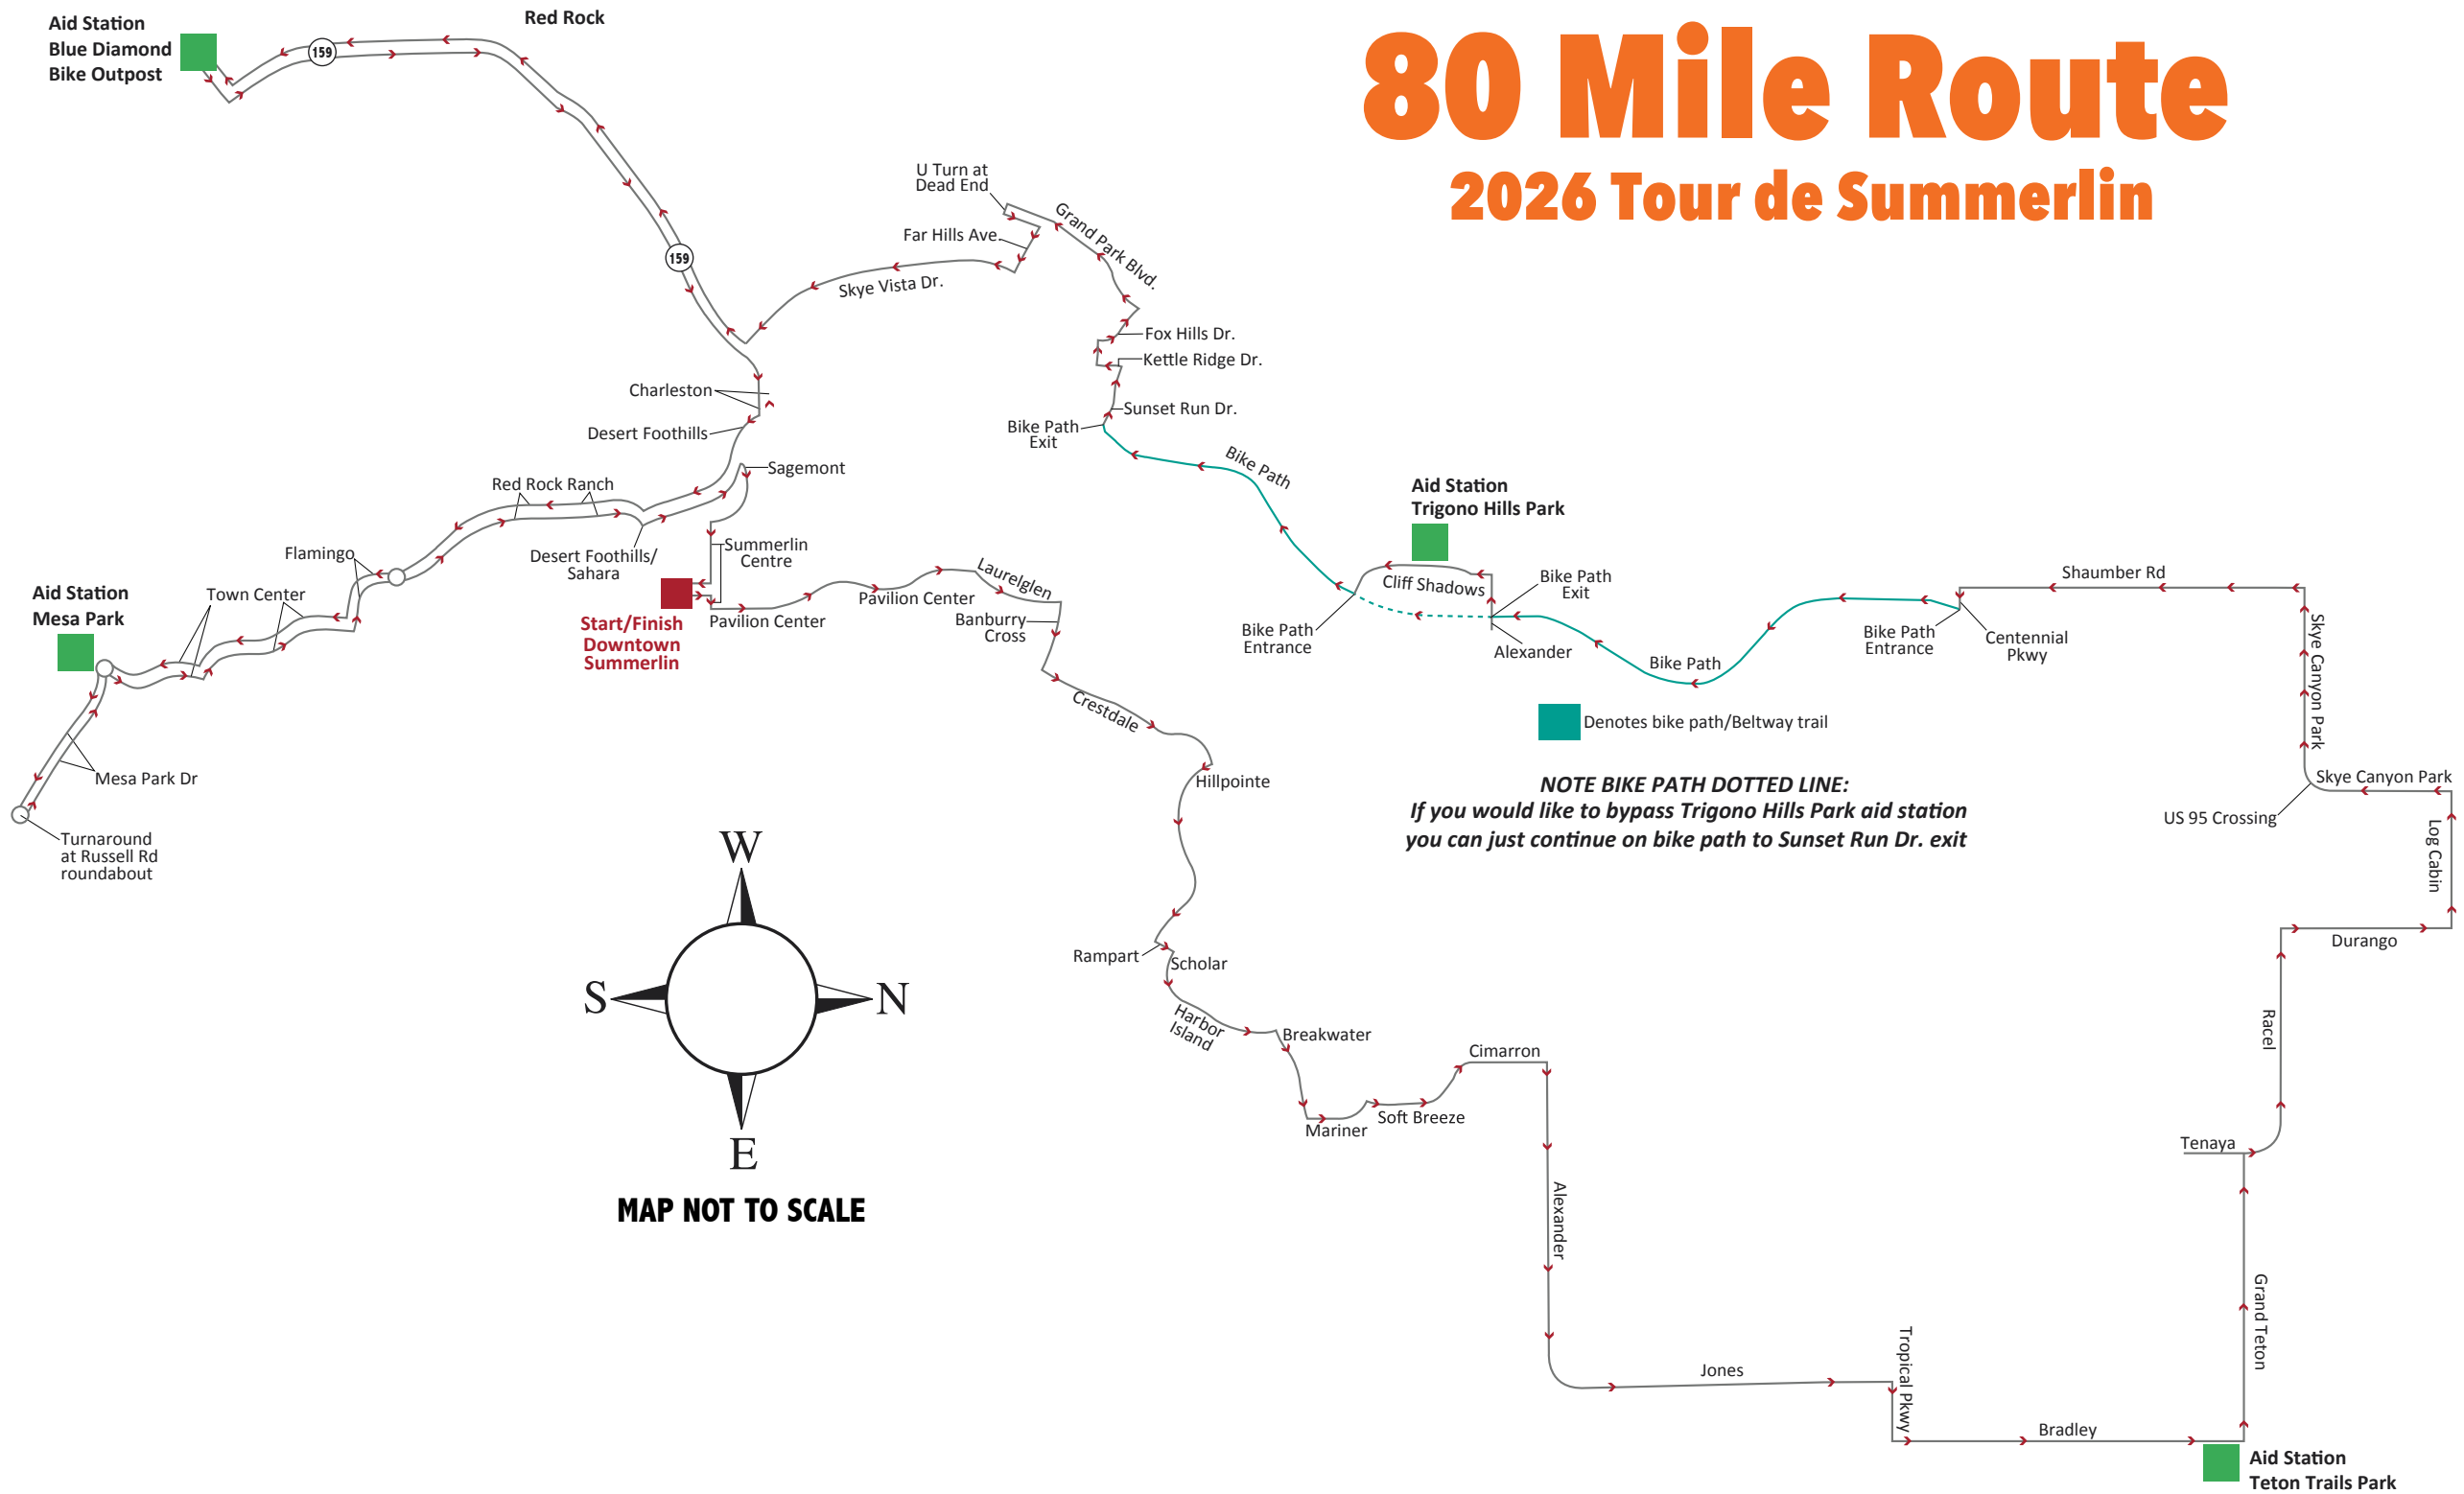

# 80 Mile Route

## 2026 Tour de Summerlin

Aid Station  
Blue Diamond  
Bike Outpost

Red Rock

159

159

U Turn at  
Dead End

Far Hills Ave.

Skye Vista Dr.

US 95 Crossing

Log Cabin

Durango

Racel

Tenaya

Grand Teton

Jones

Tropical Pkwy

Harbor  
Island

Breakwater

Mariner

Soft Breeze

Cimarron

Alexander

MAP NOT TO SCALE