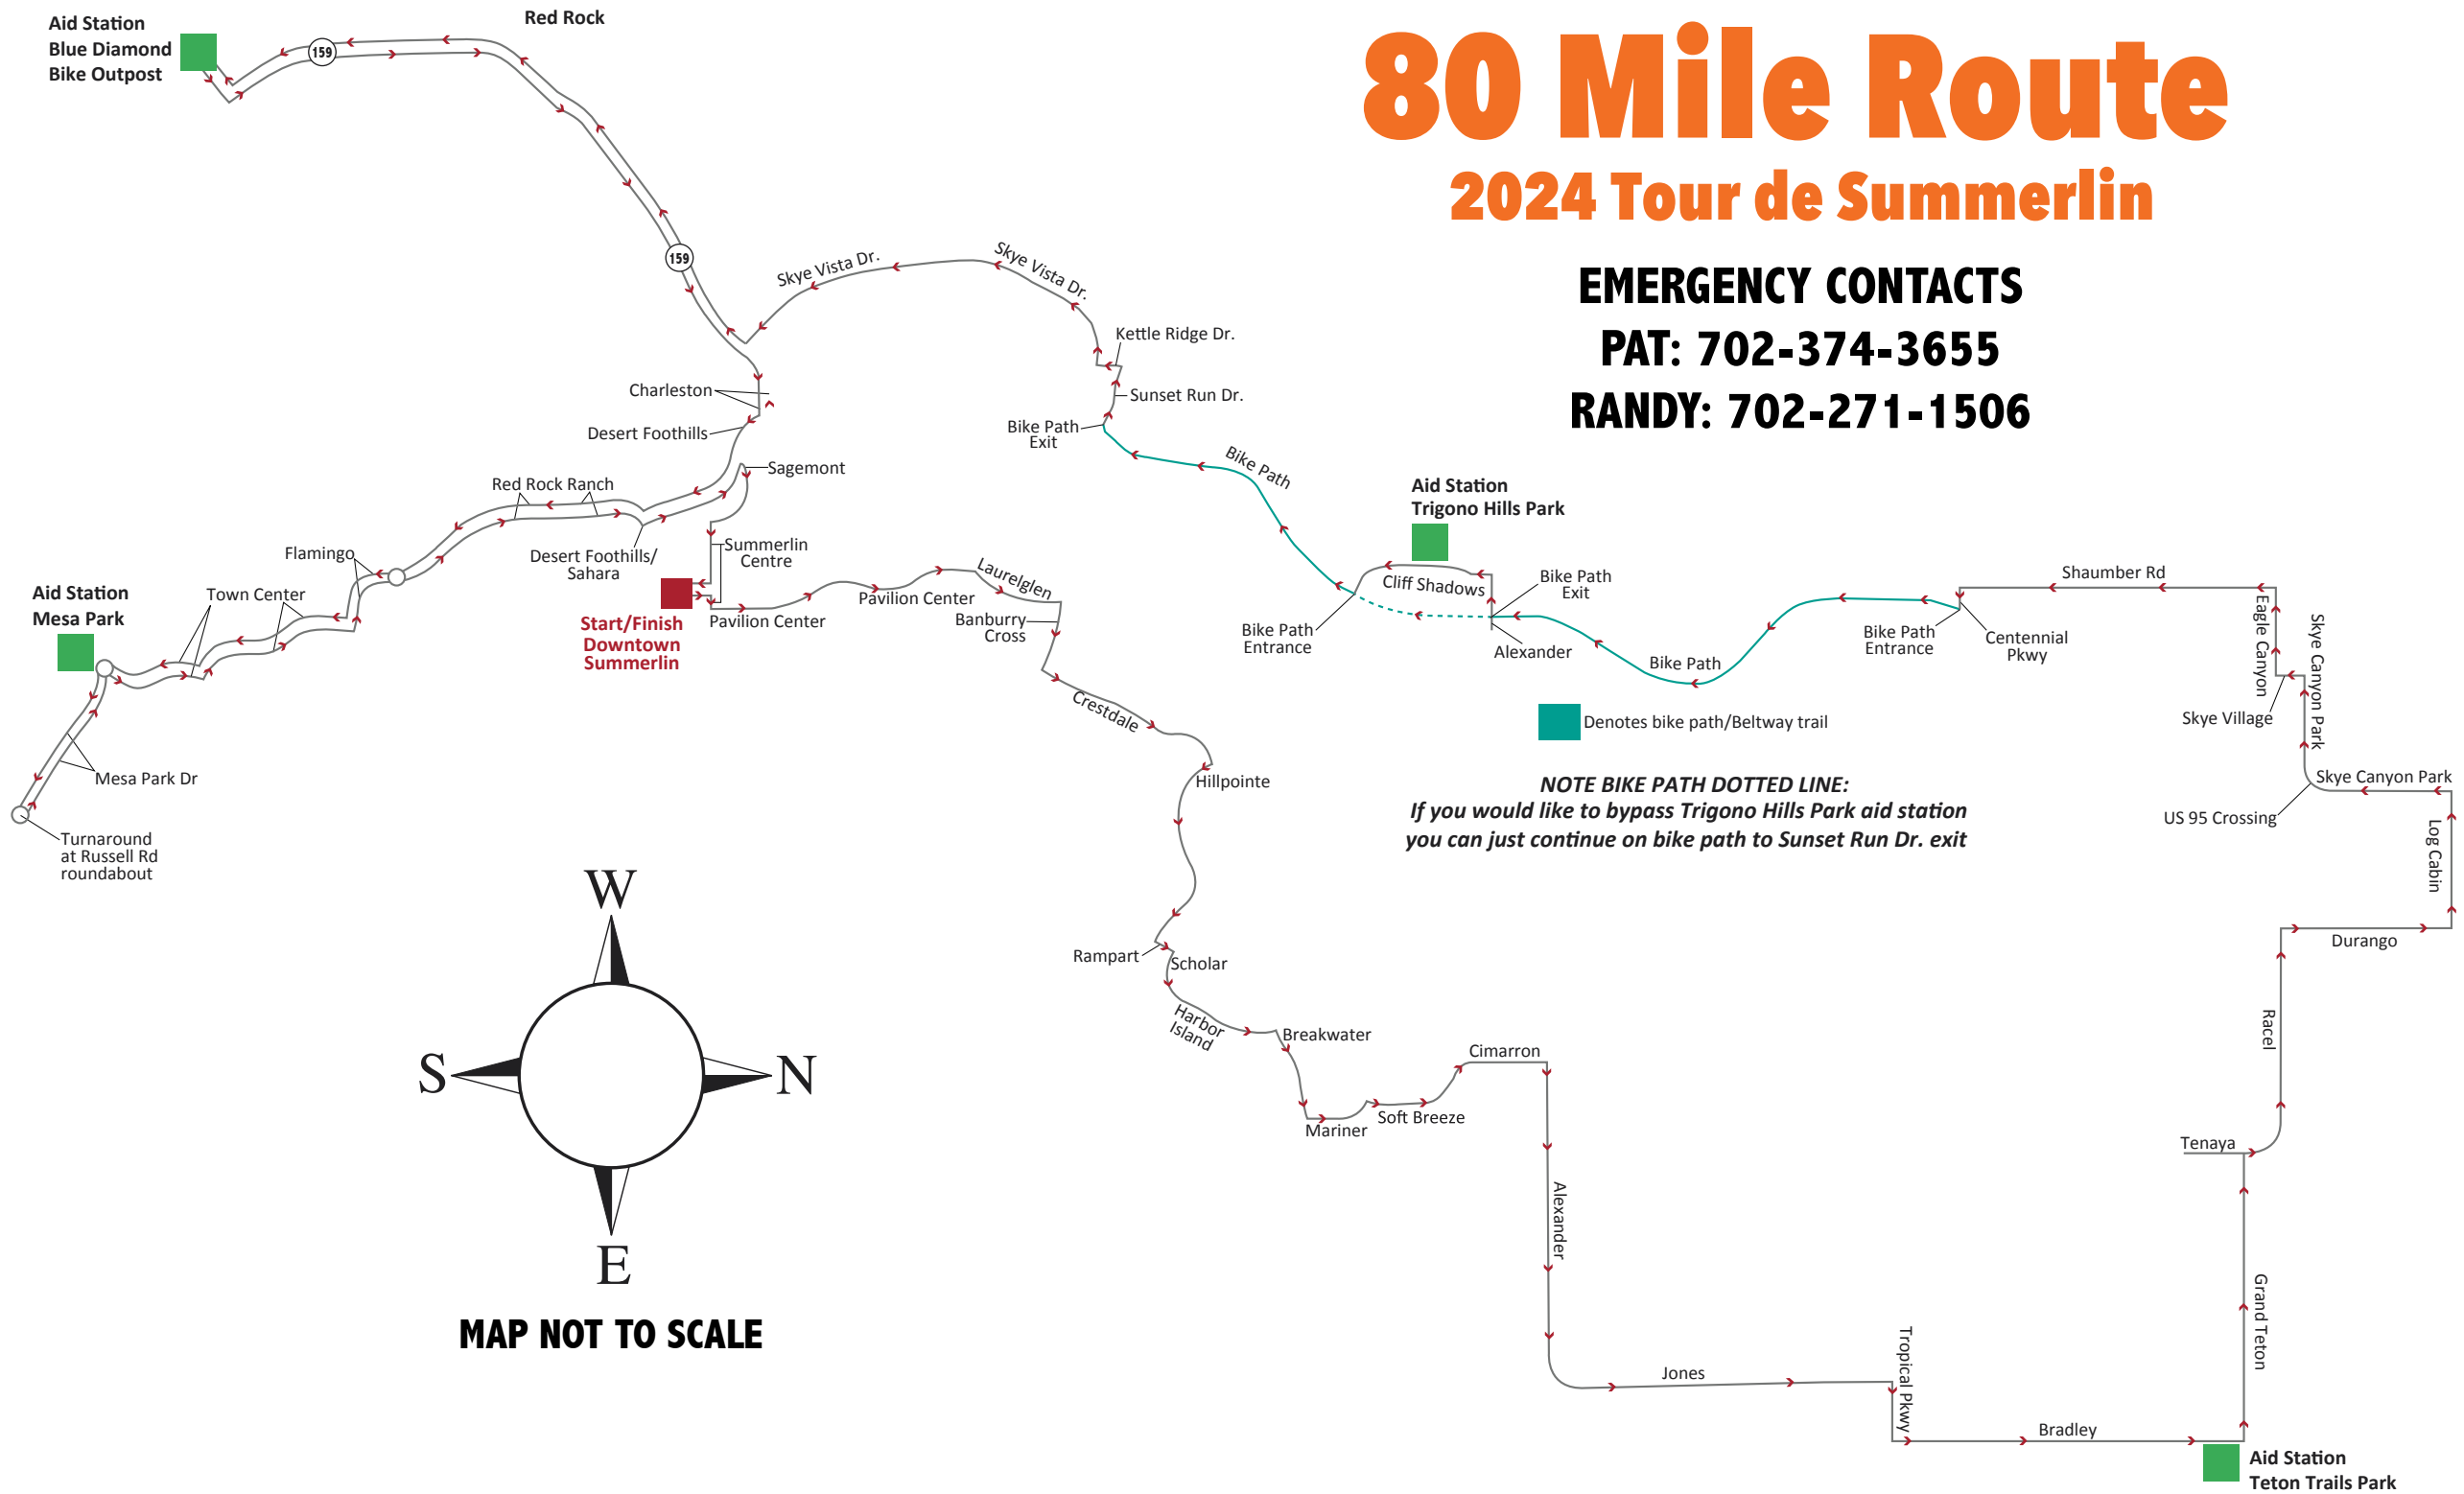

80 Mile Route

2024 Tour de Summerlin

EMERGENCY CONTACTS

PAT: 702-374-3655

RANDY: 702-271-1506

NOTE BIKE PATH DOTTED LINE:
If you would like to bypass Trigono Hills Park aid station you can just continue on bike path to Sunset Run Dr. exit

Denotes bike path/Beltway trail

MAP NOT TO SCALE