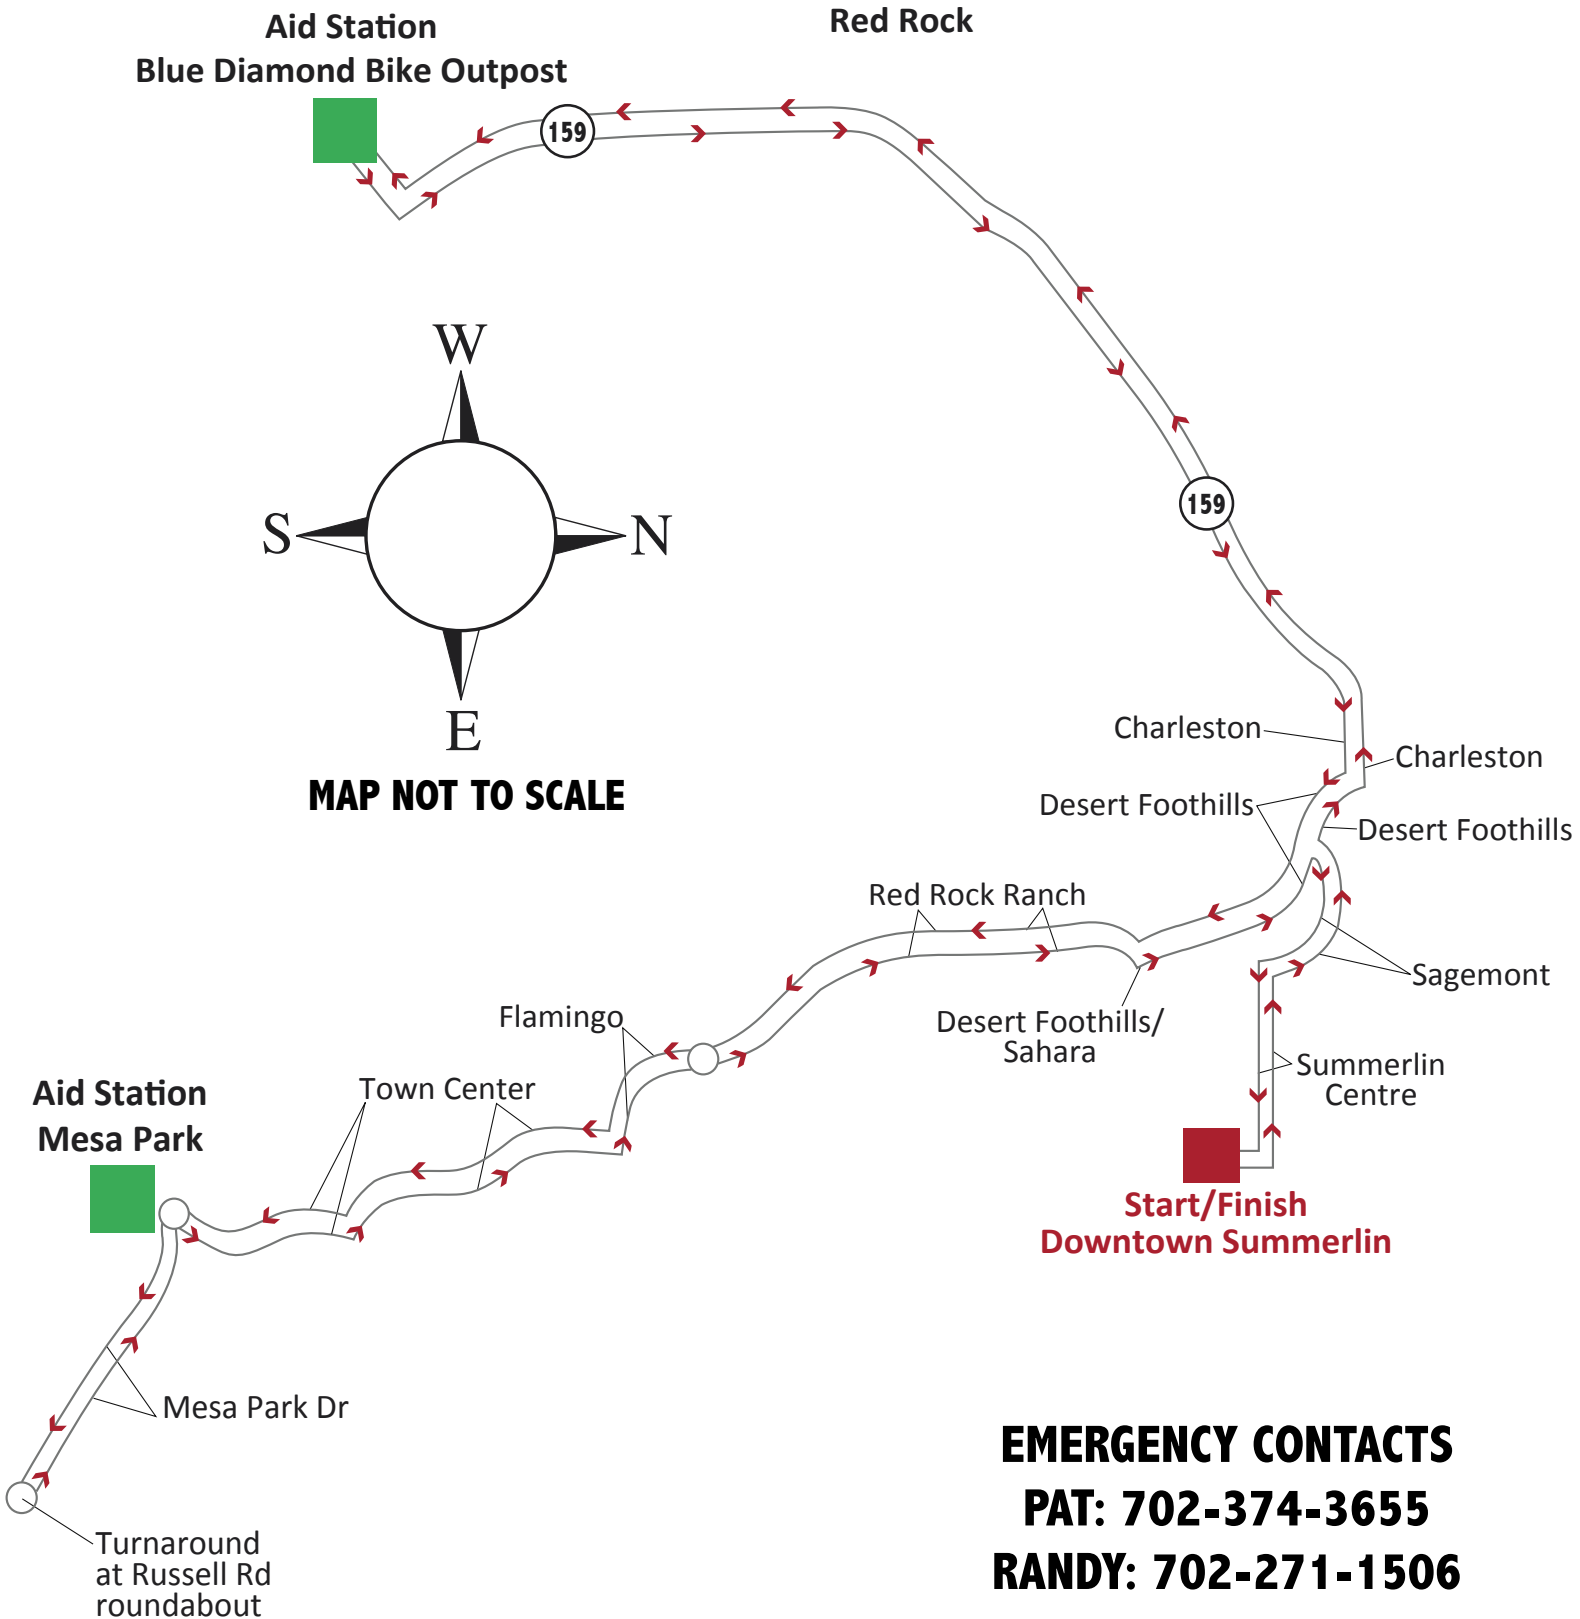

40 Mile Route

2023 Tour de Summerlin

EMERGENCY CONTACTS
PAT: 702-374-3655
RANDY: 702-271-1506