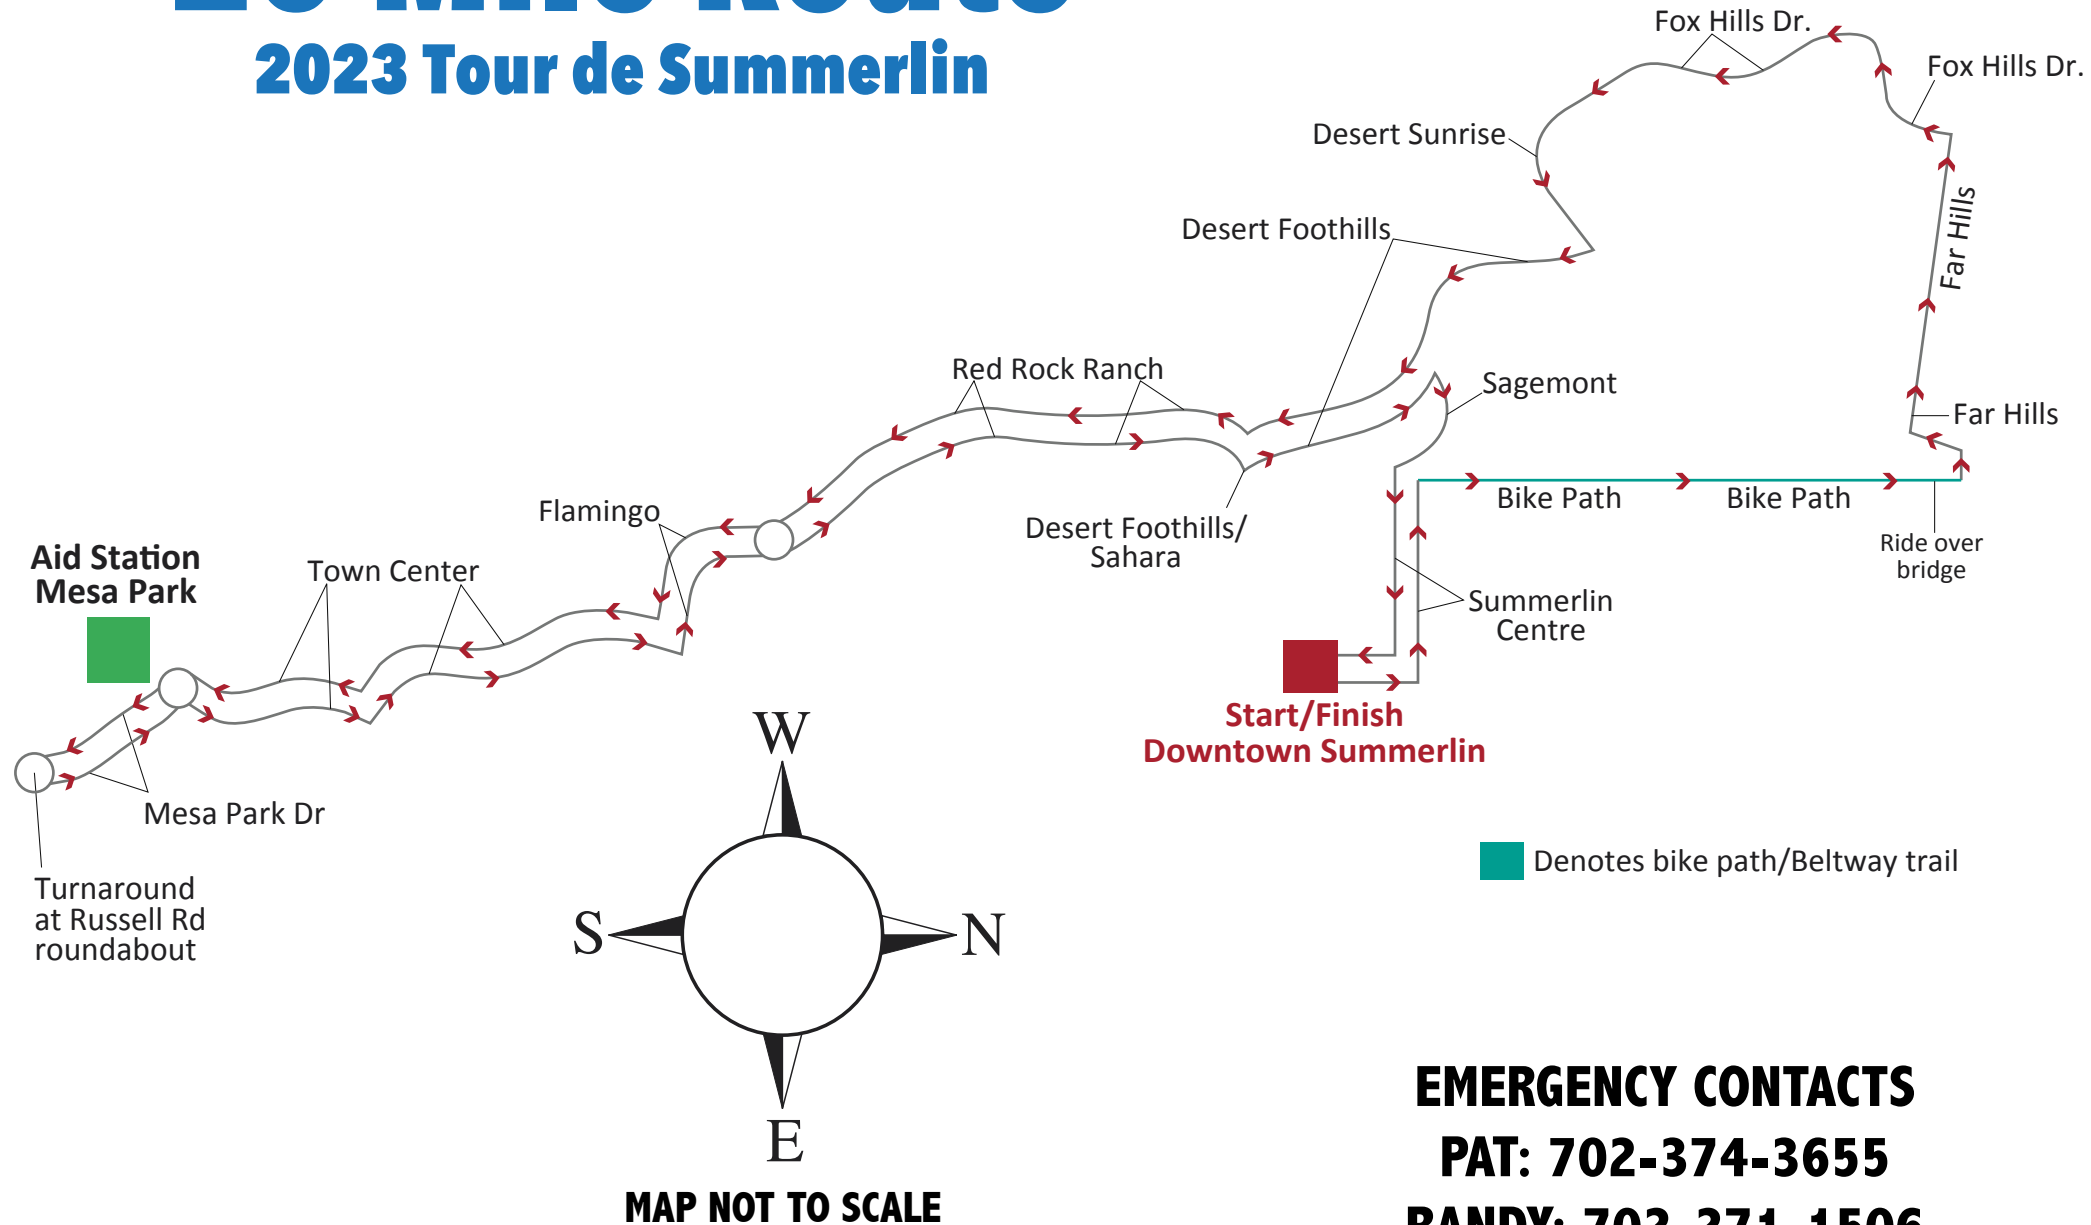

20 Mile Route

2023 Tour de Summerlin

EMERGENCY CONTACTS
PAT: 702-374-3655
RANDY: 702-271-1506