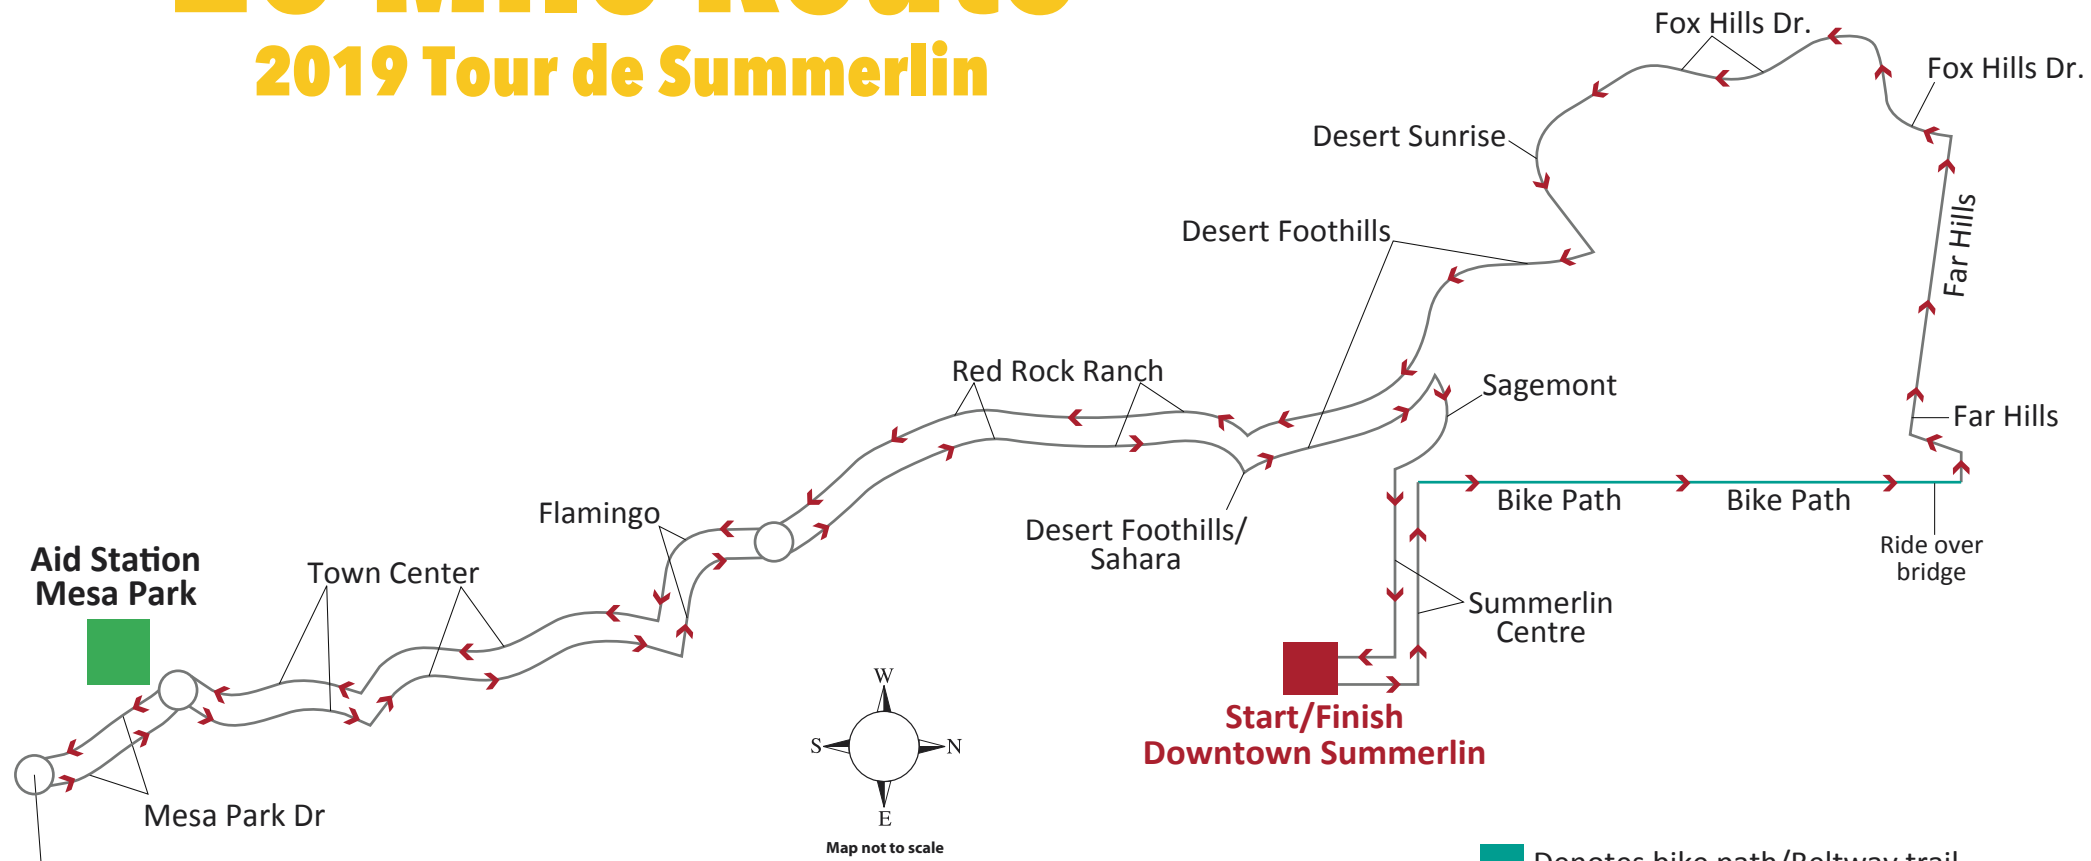

# 20 Mile Route

## 2019 Tour de Summerlin

Turnaround at Russell Rd roundabout

 Denotes bike path/Beltway trail