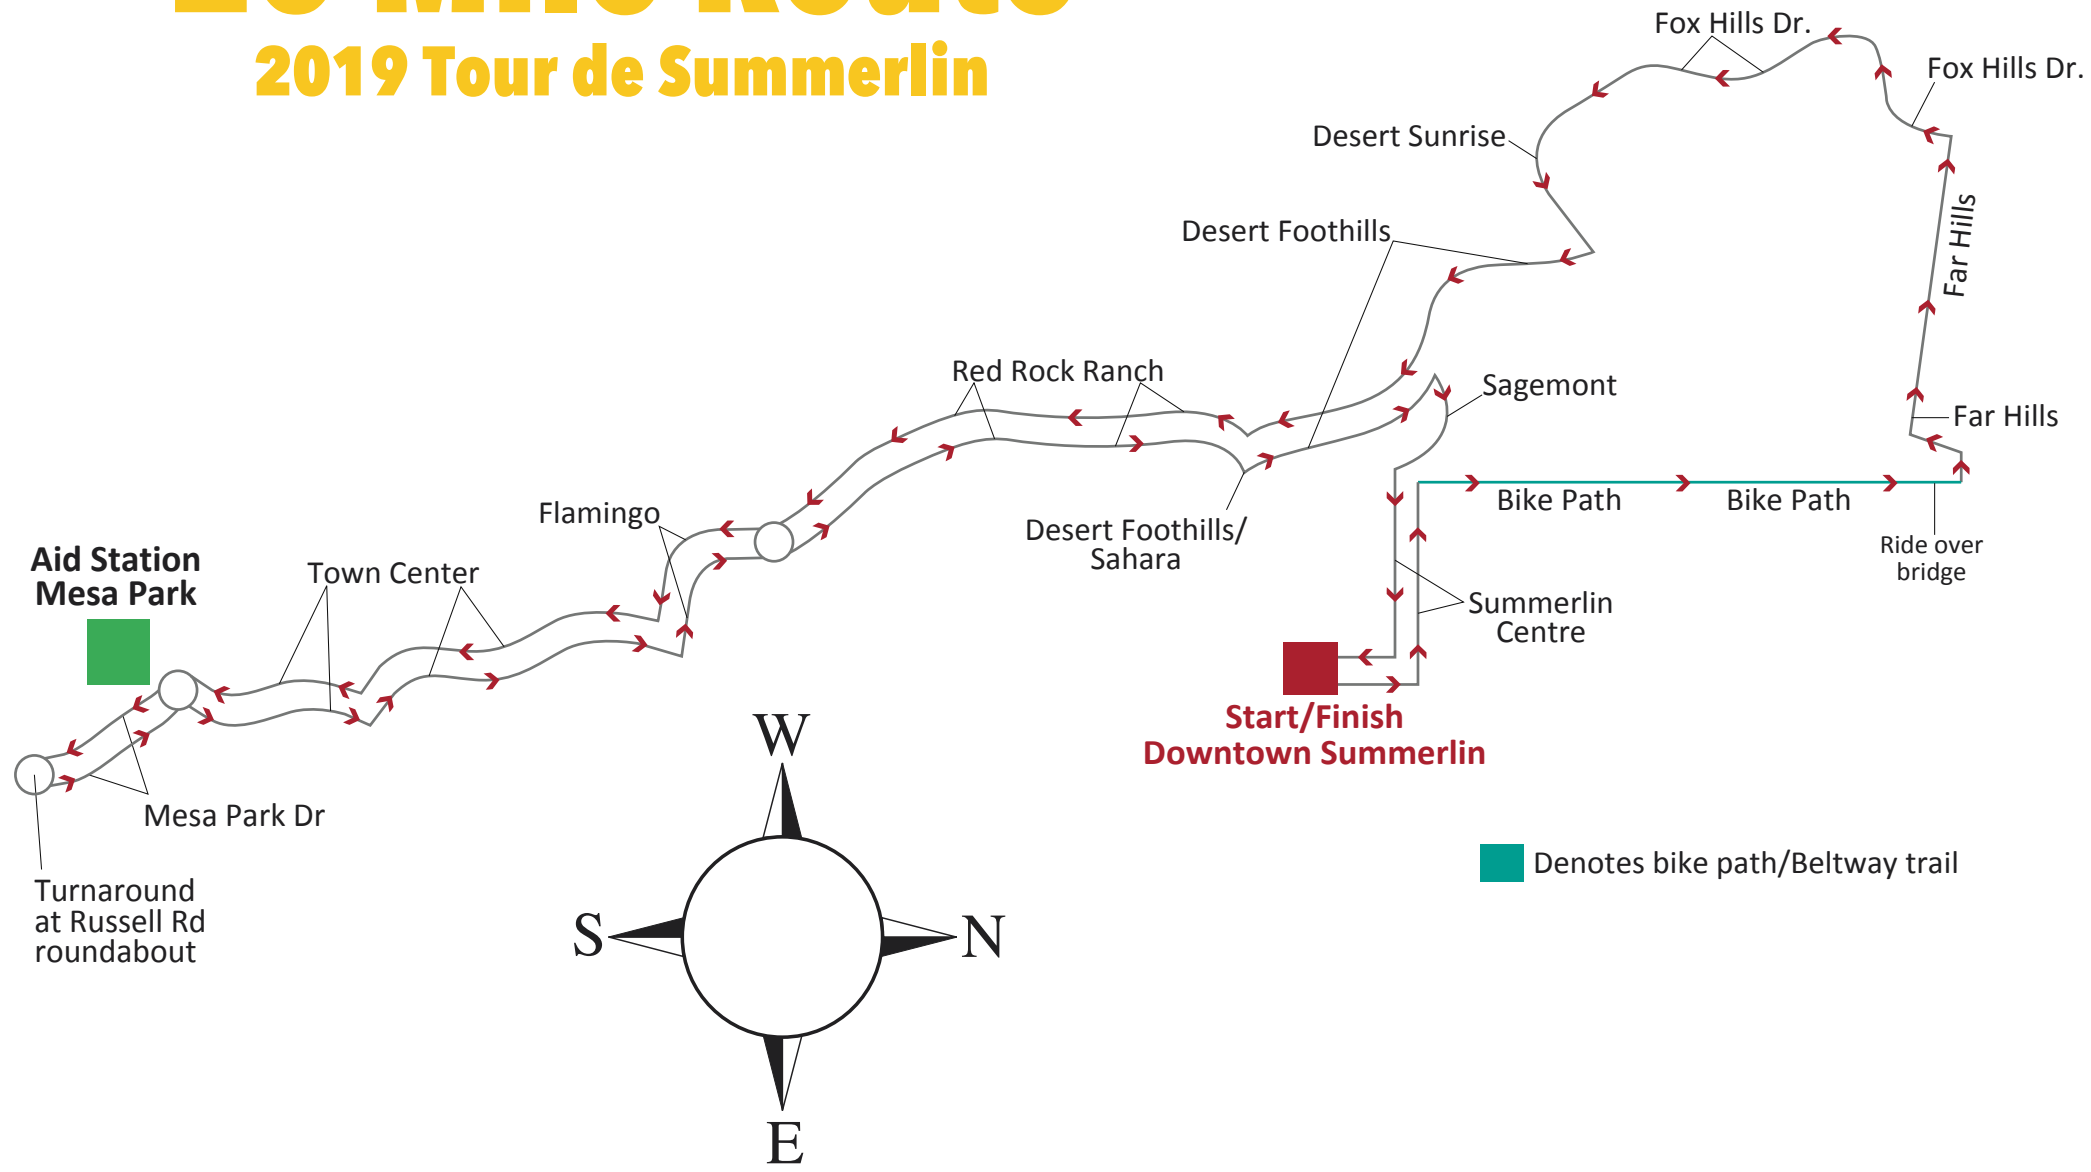

20 Mile Route

2019 Tour de Summerlin

Map not to scale